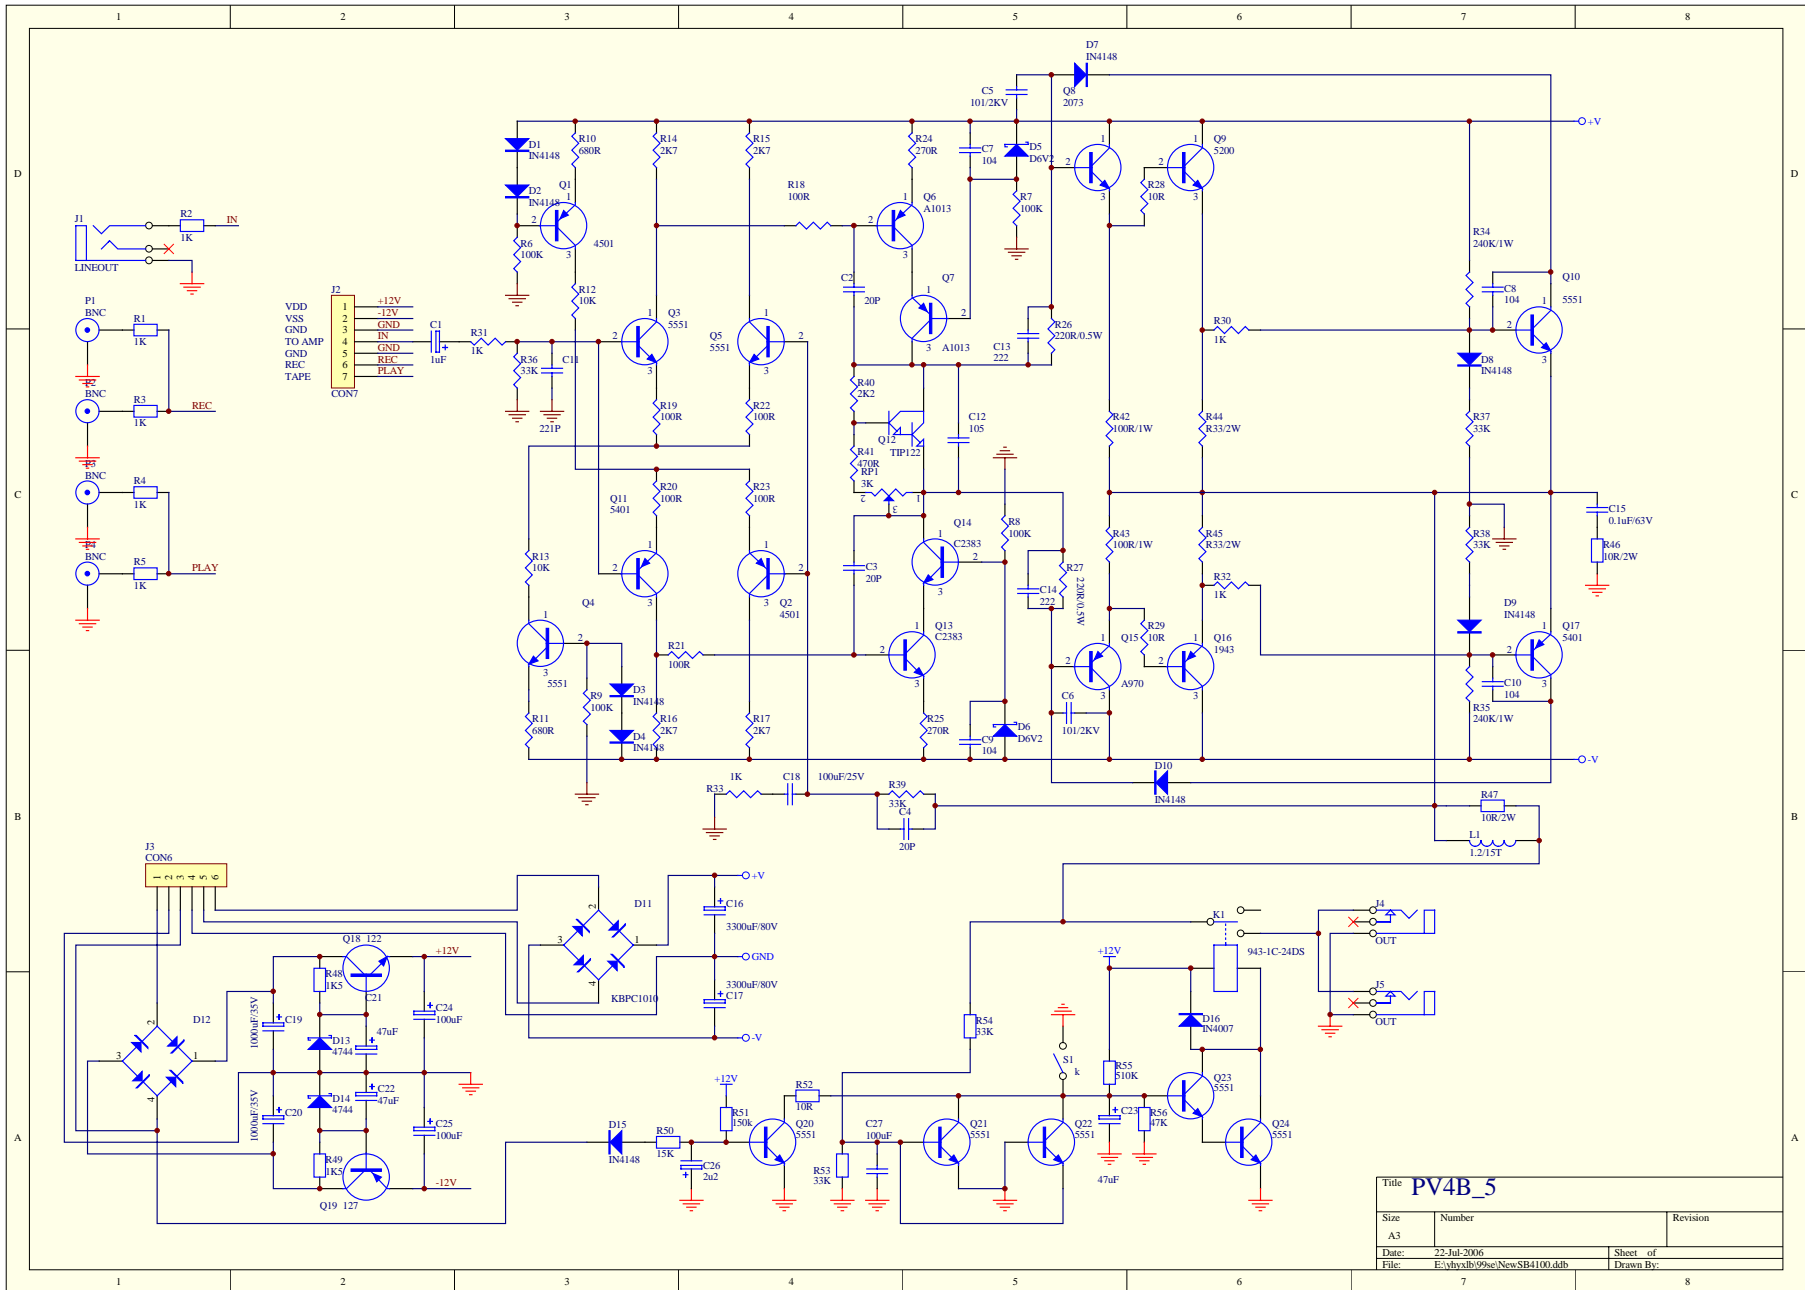

Title		
Size	Number	Revision
A4		
Date:	22-Jul-2006	Sheet of
File:	E:\vhxlb\99se\NewSB4100.ddb	Drawn By:

Title		
Size	Number	Revision
A4		
Date:	22-Jul-2006	Sheet of
File:	E:\vhx\lb\99se\NewSB4100.ddb	Drawn By:

Title		
Size	Number	Revision
A4		
Date:	22-Jul-2006	Sheet of
File:	E:\hxl\99se\NewSB4100.ddb	Drawn By:

Title			PV4B_5		
Size	Number	Revision			
A3					
Date:	22-Jul-2006	Sheet	of		
File:	E:\vhs\lib\99sc\New\SB4100.dtb	Drawn	By:		