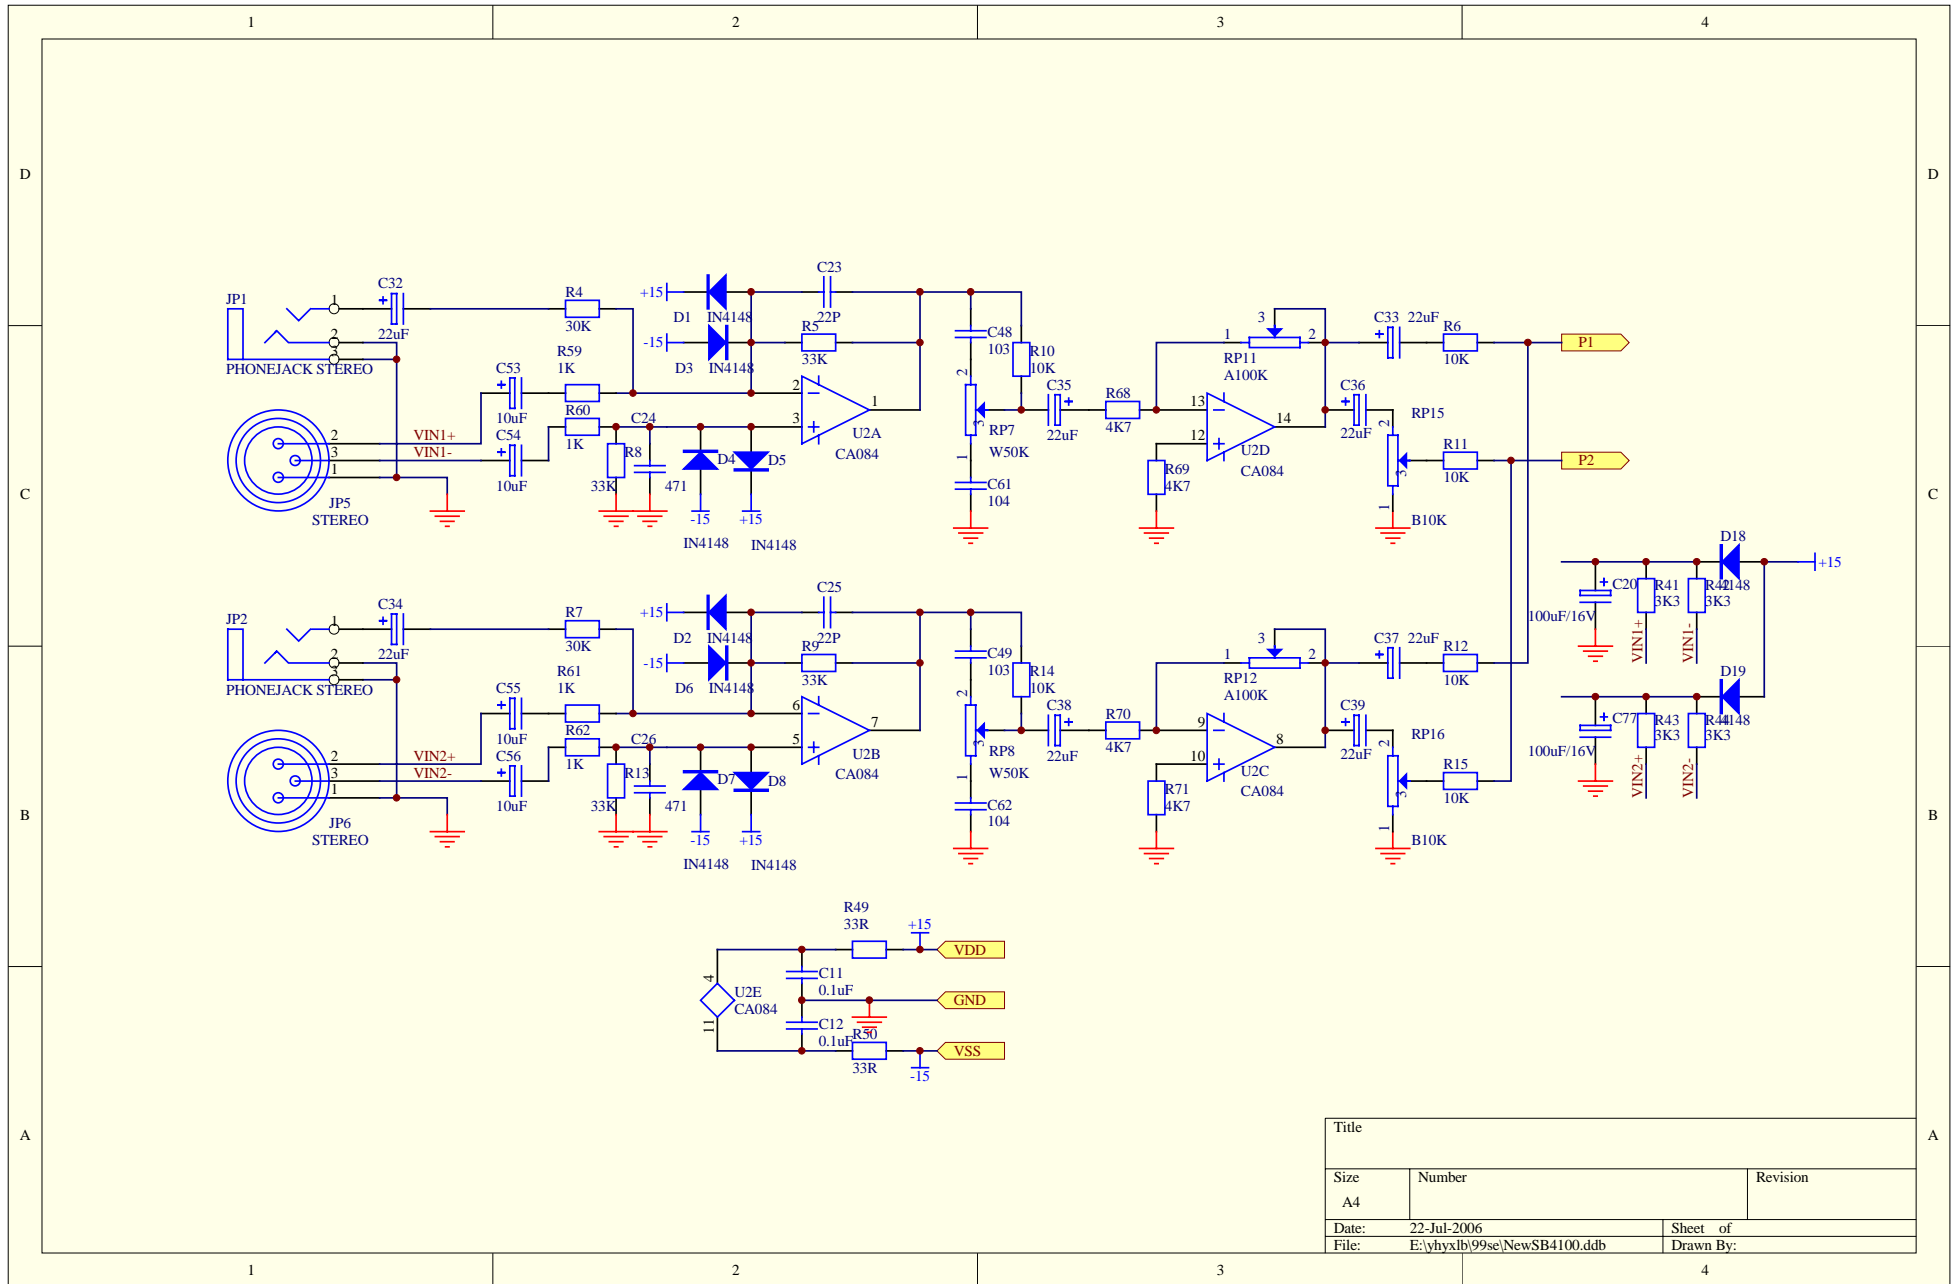

Title		
Size	Number	Revision
A4		
Date:	22-Jul-2006	Sheet of
File:	E:\vhxlb\99se\NewSB4100.ddb	Drawn By:

Title		
Size	Number	Revision
A4		
Date:	22-Jul-2006	Sheet of
File:	E:\vhx\lb\99se\NewSB4100.ddb	Drawn By:

Title		
Size	Number	Revision
A4		
Date:	22-Jul-2006	Sheet of
File:	E:\hxl\99se\NewSB4100.ddb	Drawn By:

Title			PV4B_5		
Size	Number	Revision			
A3					
Date:	22-Jul-2006	Sheet	of		
File:	E:\vhs\lib\99sc\New\SB4100.dtb	Drawn	By:		