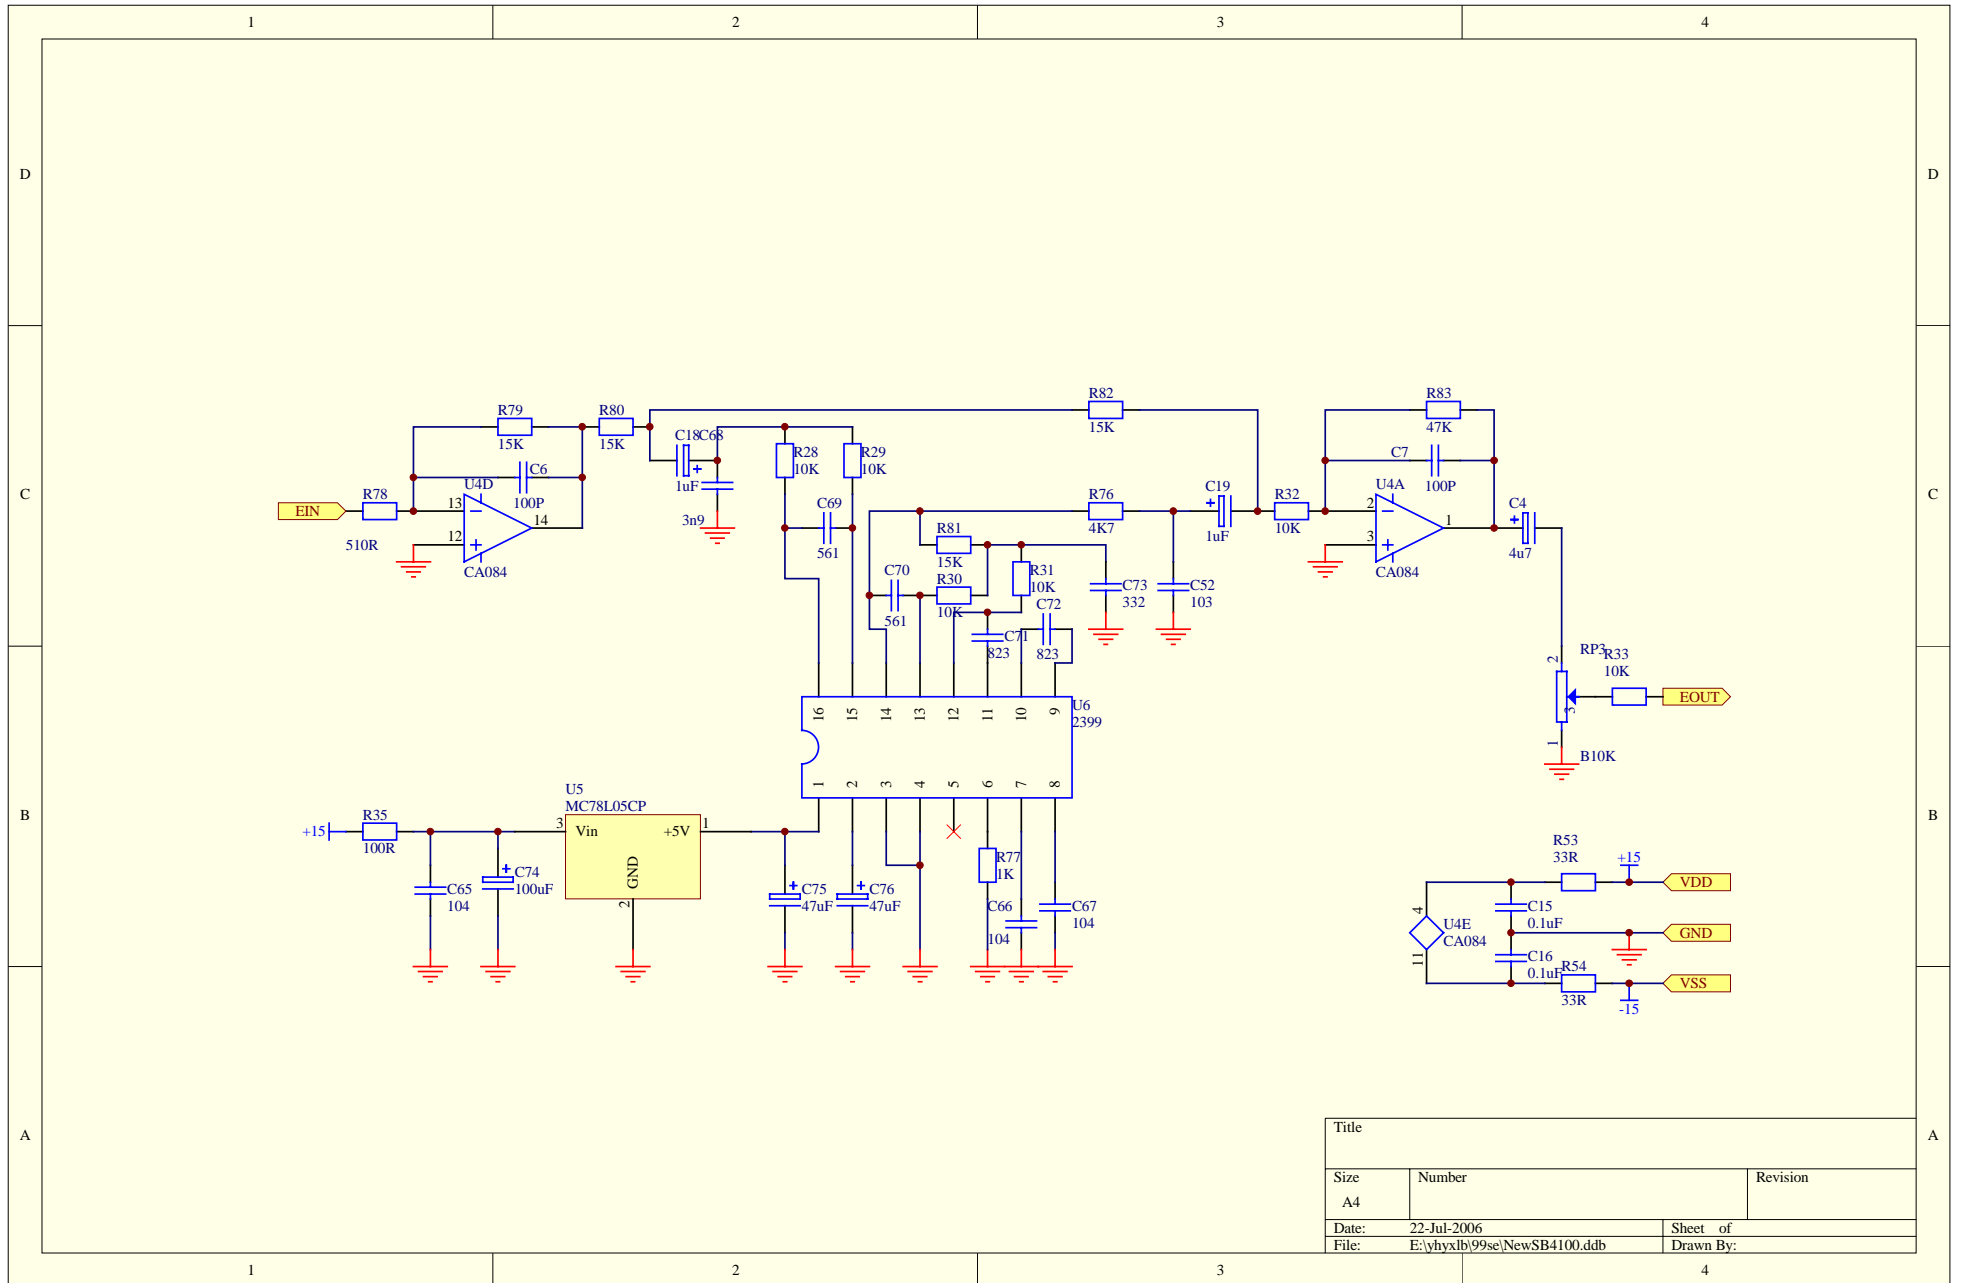

Title		
Size	Number	Revision
A4		
Date:	22-Jul-2006	Sheet of
File:	E:\vhxlb\99se\NewSB4100.ddb	Drawn By:

Title		
Size	Number	Revision
A4		
Date:	22-Jul-2006	Sheet of
File:	E:\vhx\lb\99se\NewSB4100.ddb	Drawn By:

Title		
Size	Number	Revision
A4		
Date:	22-Jul-2006	Sheet of
File:	E:\hxl\99se\NewSB4100.ddb	Drawn By:

Title			PV4B_5		
Size	Number	Revision			
A3					
Date:	22-Jul-2006	Sheet	of		
File:	E:\vhs\lib\99sc\New\SB4100.dtb	Drawn	By:		